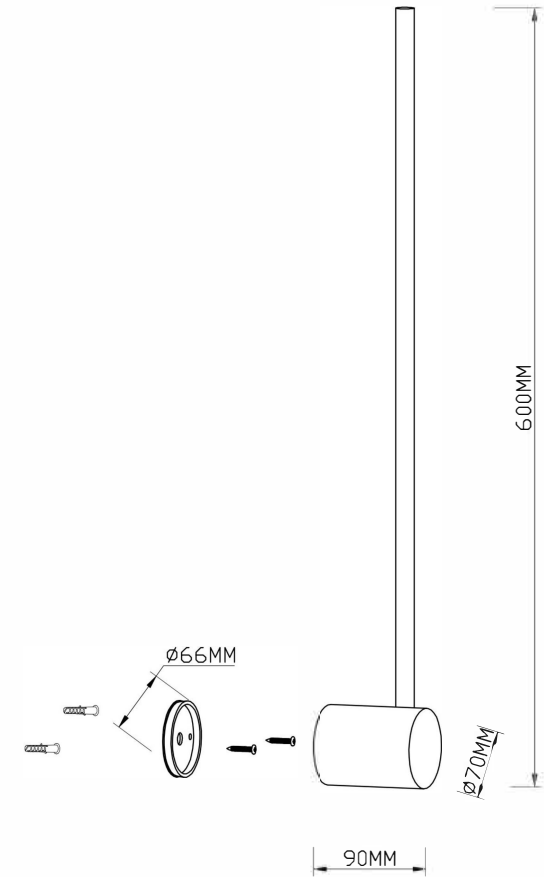

## Instruction

### MOD237WL-L6BS3K

MAX 7W  
500 Lumen

Model: MOD237WL-L6BS3K  
Collection: Modern  
Series: Light stick  
Wall Lamps

This product contains a light source of the energy efficiency class G