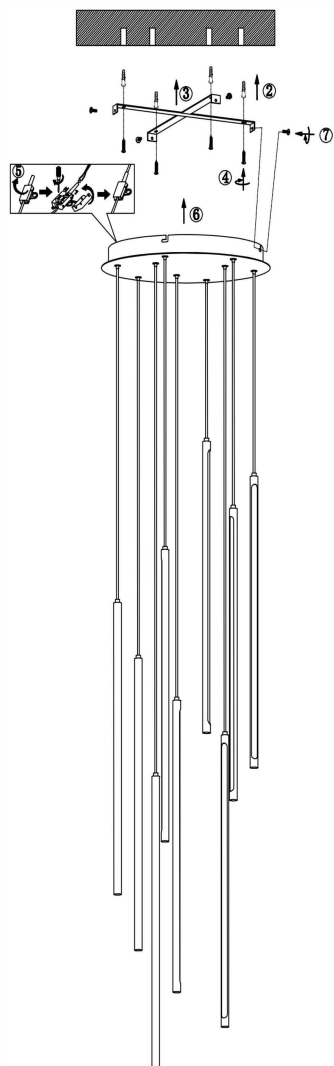

Instruction

MOD236PL-L54B3K

MAX 46W
3 350 Lumen

Model: MOD236PL-L54B3K

Collection: Modern

Series: Light stick
Pendant Lamps

This product contains a light source of the energy efficiency class G