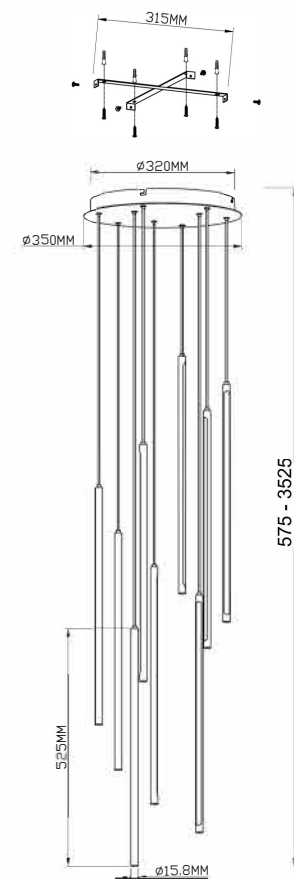

Instruction

MOD236PL-L54B3K

MAX 46W
3 350 Lumen

Model: MOD236PL-L54B3K

Collection: Modern

Series: Light stick
Pendant Lamps

This product contains a light source of the energy efficiency class G