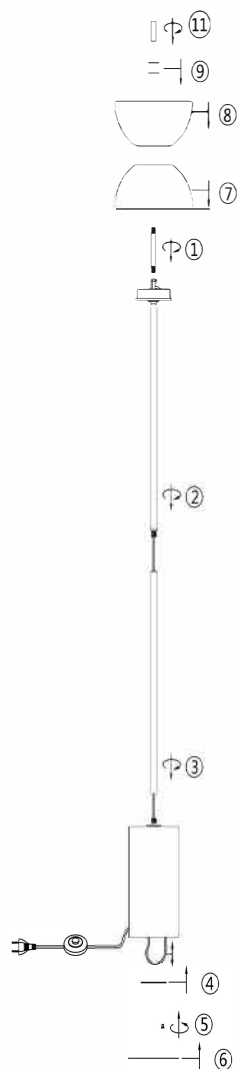

Instruction

MOD178FL-L11W3K

MAX 11W
1 300 Lumen

Model: MOD178FL-L11W3K

Collection: Modern

Series: Kyoto
Stehleuchte

This product contains a light source of the energy efficiency class F