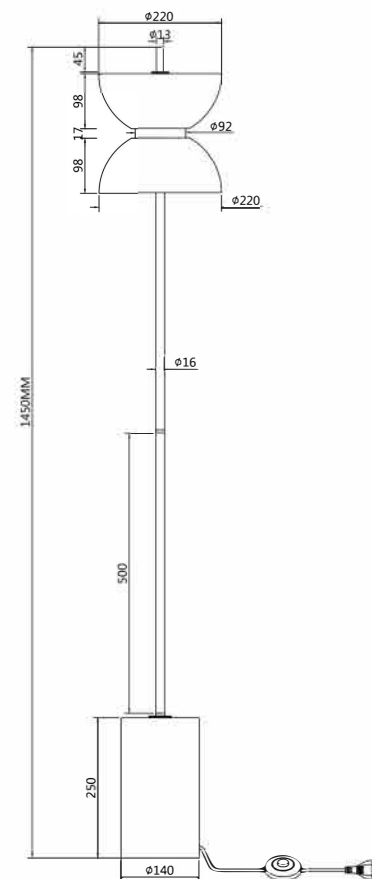

Instruction

MOD178FL-L11W3K

MAX 11W
1 300 Lumen

Model: MOD178FL-L11W3K

Collection: Modern

Series: Kyoto
Stehleuchte

This product contains a light source of the energy efficiency class F