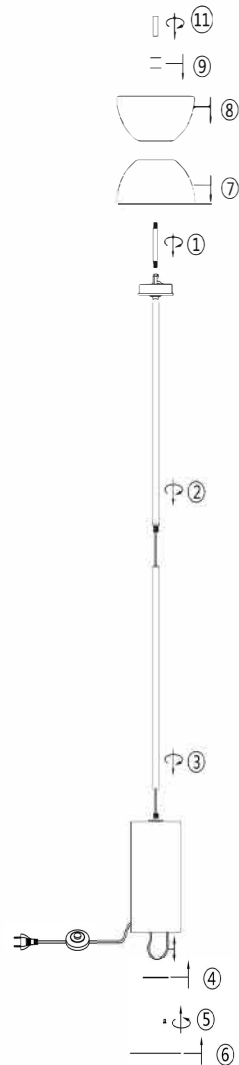

## Instruction

### MOD178FL-L11G3K

MAX 11W  
1 300 Lumen

Model: MOD178FL-L11G3K

Collection: Modern

Series: Kyoto  
Stehleuchte

This product contains a light source of the energy efficiency class F