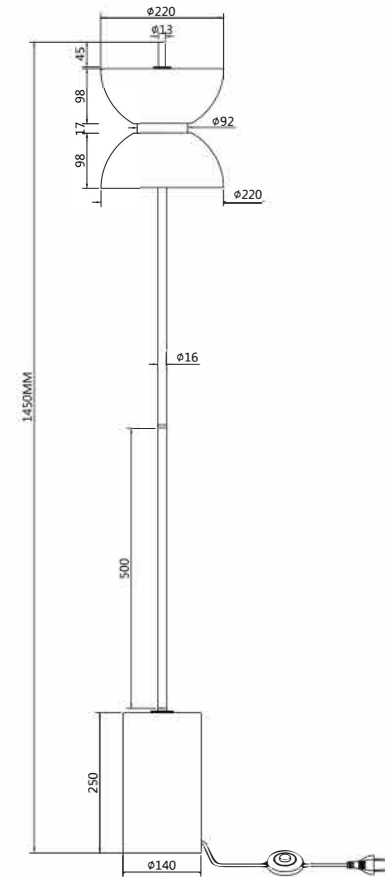

## Instruction

### MOD178FL-L11G3K

MAX 11W  
1 300 Lumen

Model: MOD178FL-L11G3K

Collection: Modern

Series: Kyoto  
Stehleuchte

This product contains a light source of the energy efficiency class F