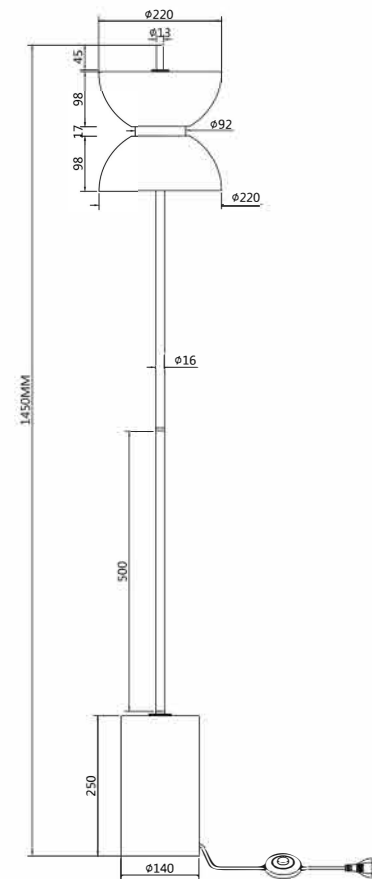

## Instruction

### MOD178FL-L11B3K

MAX 11W  
1 300 Lumen

Model: MOD178FL-L11B3K

Collection: Modern

Series: Kyoto  
Stehleuchte

This product contains a light source of the energy efficiency class F