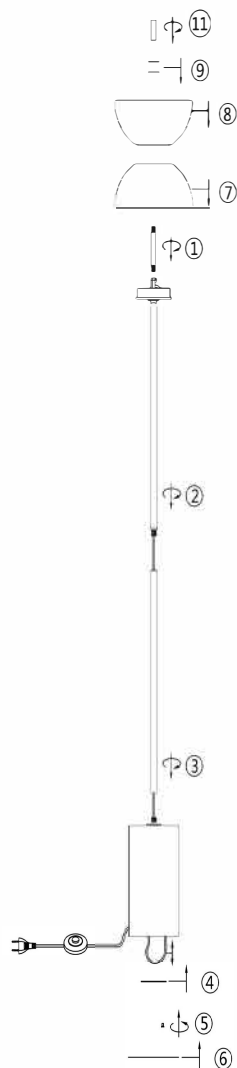

## Instruction

### MOD178FL-L11B3K

MAX 11W  
1 300 Lumen

Model: MOD178FL-L11B3K

Collection: Modern

Series: Kyoto  
Stehleuchte

This product contains a light source of the energy efficiency class F