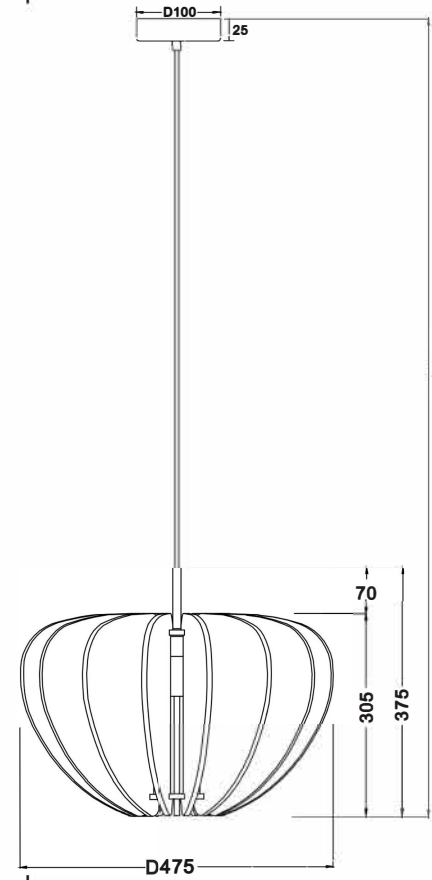

OR

1xE27 60W

Model: MOD398PL-01BR  
 Collection: Modern  
 Series: Cambio  
 Pendant Lamps