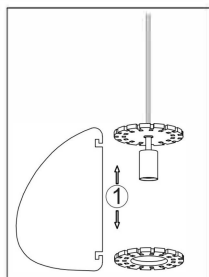

OR

1xE27 60W

Model: MOD398PL-01S  
 Collection: Modern  
 Series: Cambio  
 Pendant Lamps