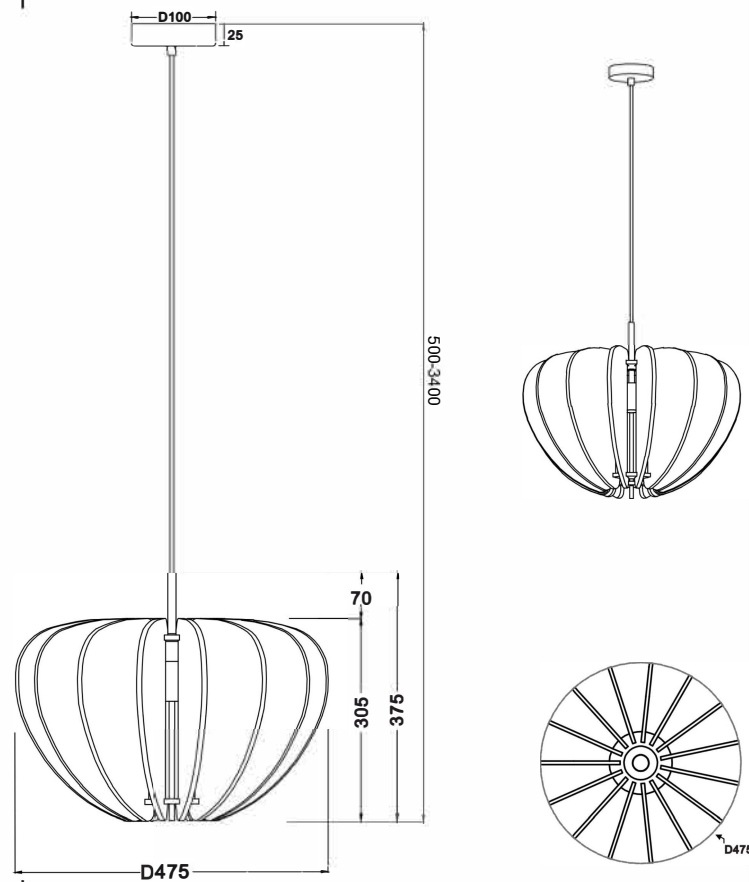

OR

1xE27 60W

Model: MOD398PL-01S  
 Collection: Modern  
 Series: Cambio  
 Pendant Lamps