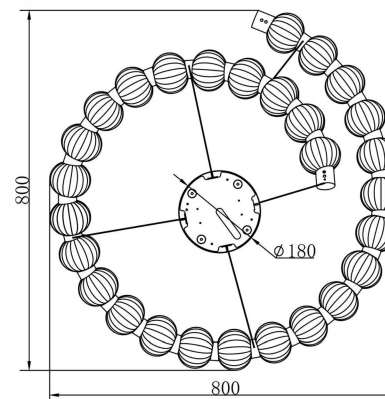

Instruction

MOD555PL-L35G3K

MAX 40W
1 900 Lumen

Model: MOD555PL-L35G3K

Collection: Modern

Series: Amulet

Pendant Lamps

This product contains a light source of the energy efficiency class F