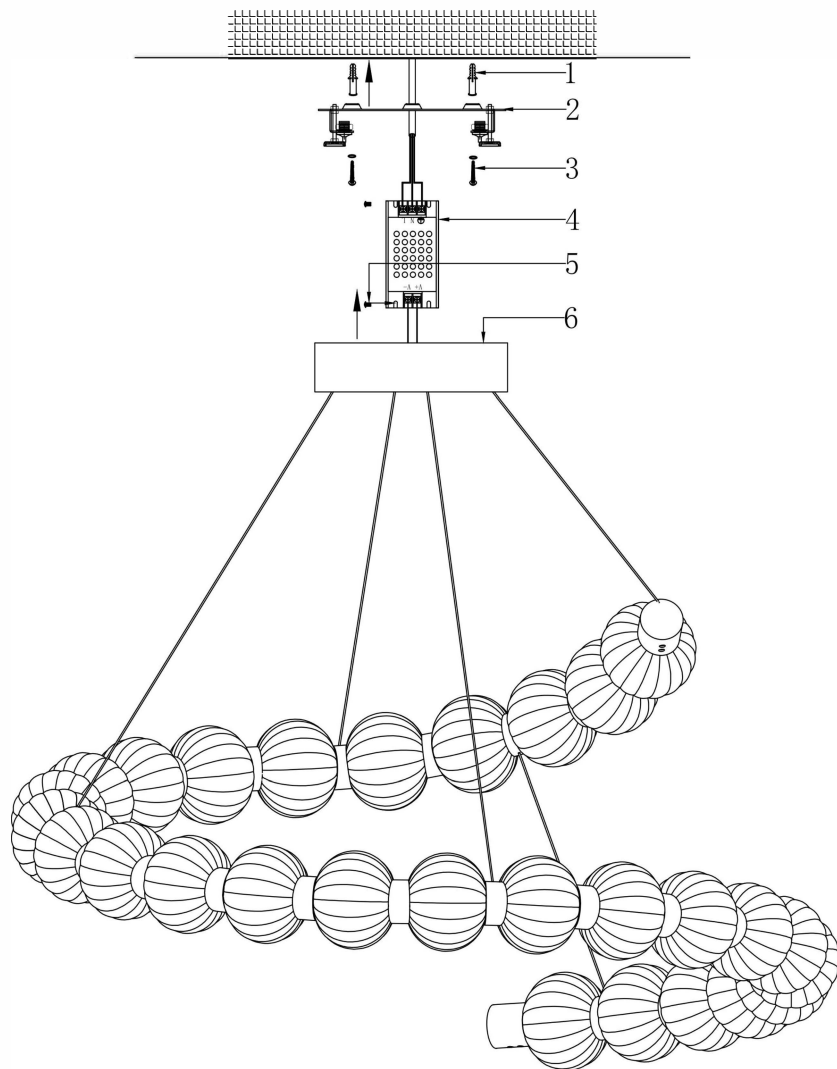

Instruction

MOD555PL-L35G3K

MAX 40W
1 900 Lumen

Model: MOD555PL-L35G3K

Collection: Modern

Series: Amulet

Pendant Lamps

This product contains a light source of the energy efficiency class F