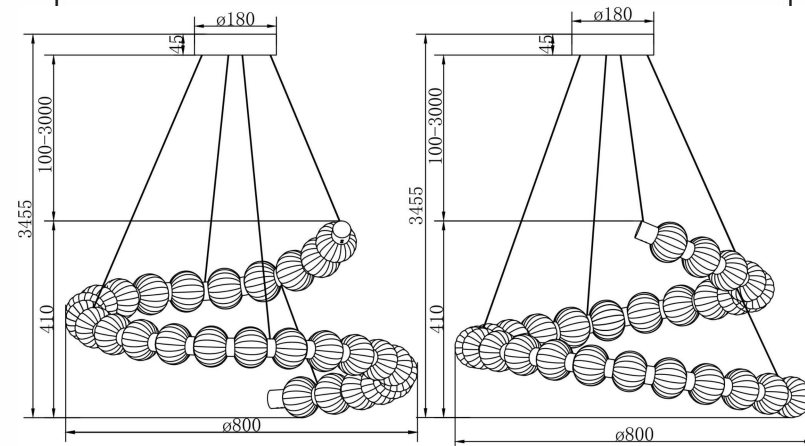

Instruction

MOD555PL-L35G3K

MAX 40W
1 900 Lumen

Model: MOD555PL-L35G3K

Collection: Modern

Series: Amulet

Pendant Lamps

This product contains a light source of the energy efficiency class F