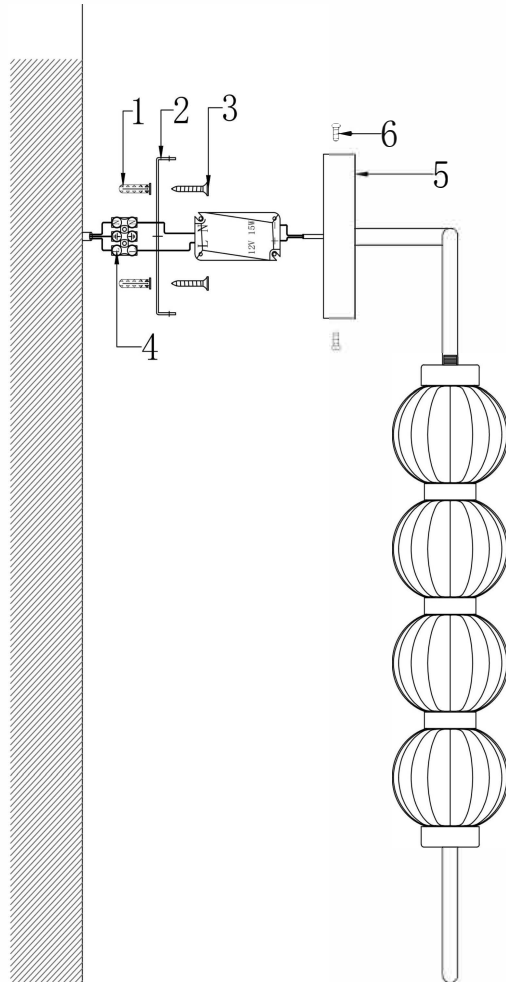

Instruction

MOD555WL-L11G3K

MAX 16W
800 Lumen

Model: MOD555WL-L11G3K

Collection: Modern

Series: Amulet

This product contains a light source of the energy efficiency class F