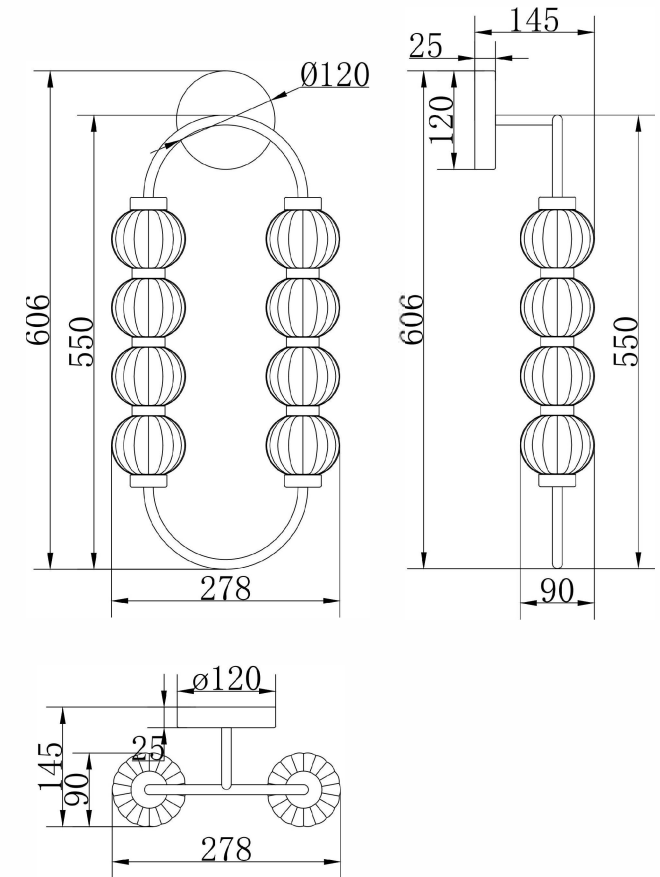

Instruction

MOD555WL-L11G3K

MAX 16W
800 Lumen

Model: MOD555WL-L11G3K

Collection: Modern

Series: Amulet

This product contains a light source of the energy efficiency class F